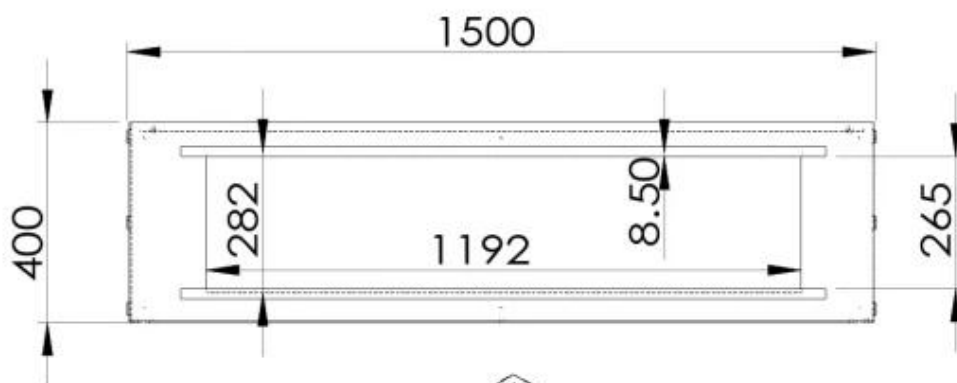

Foco One 1500 - Automatic Burner